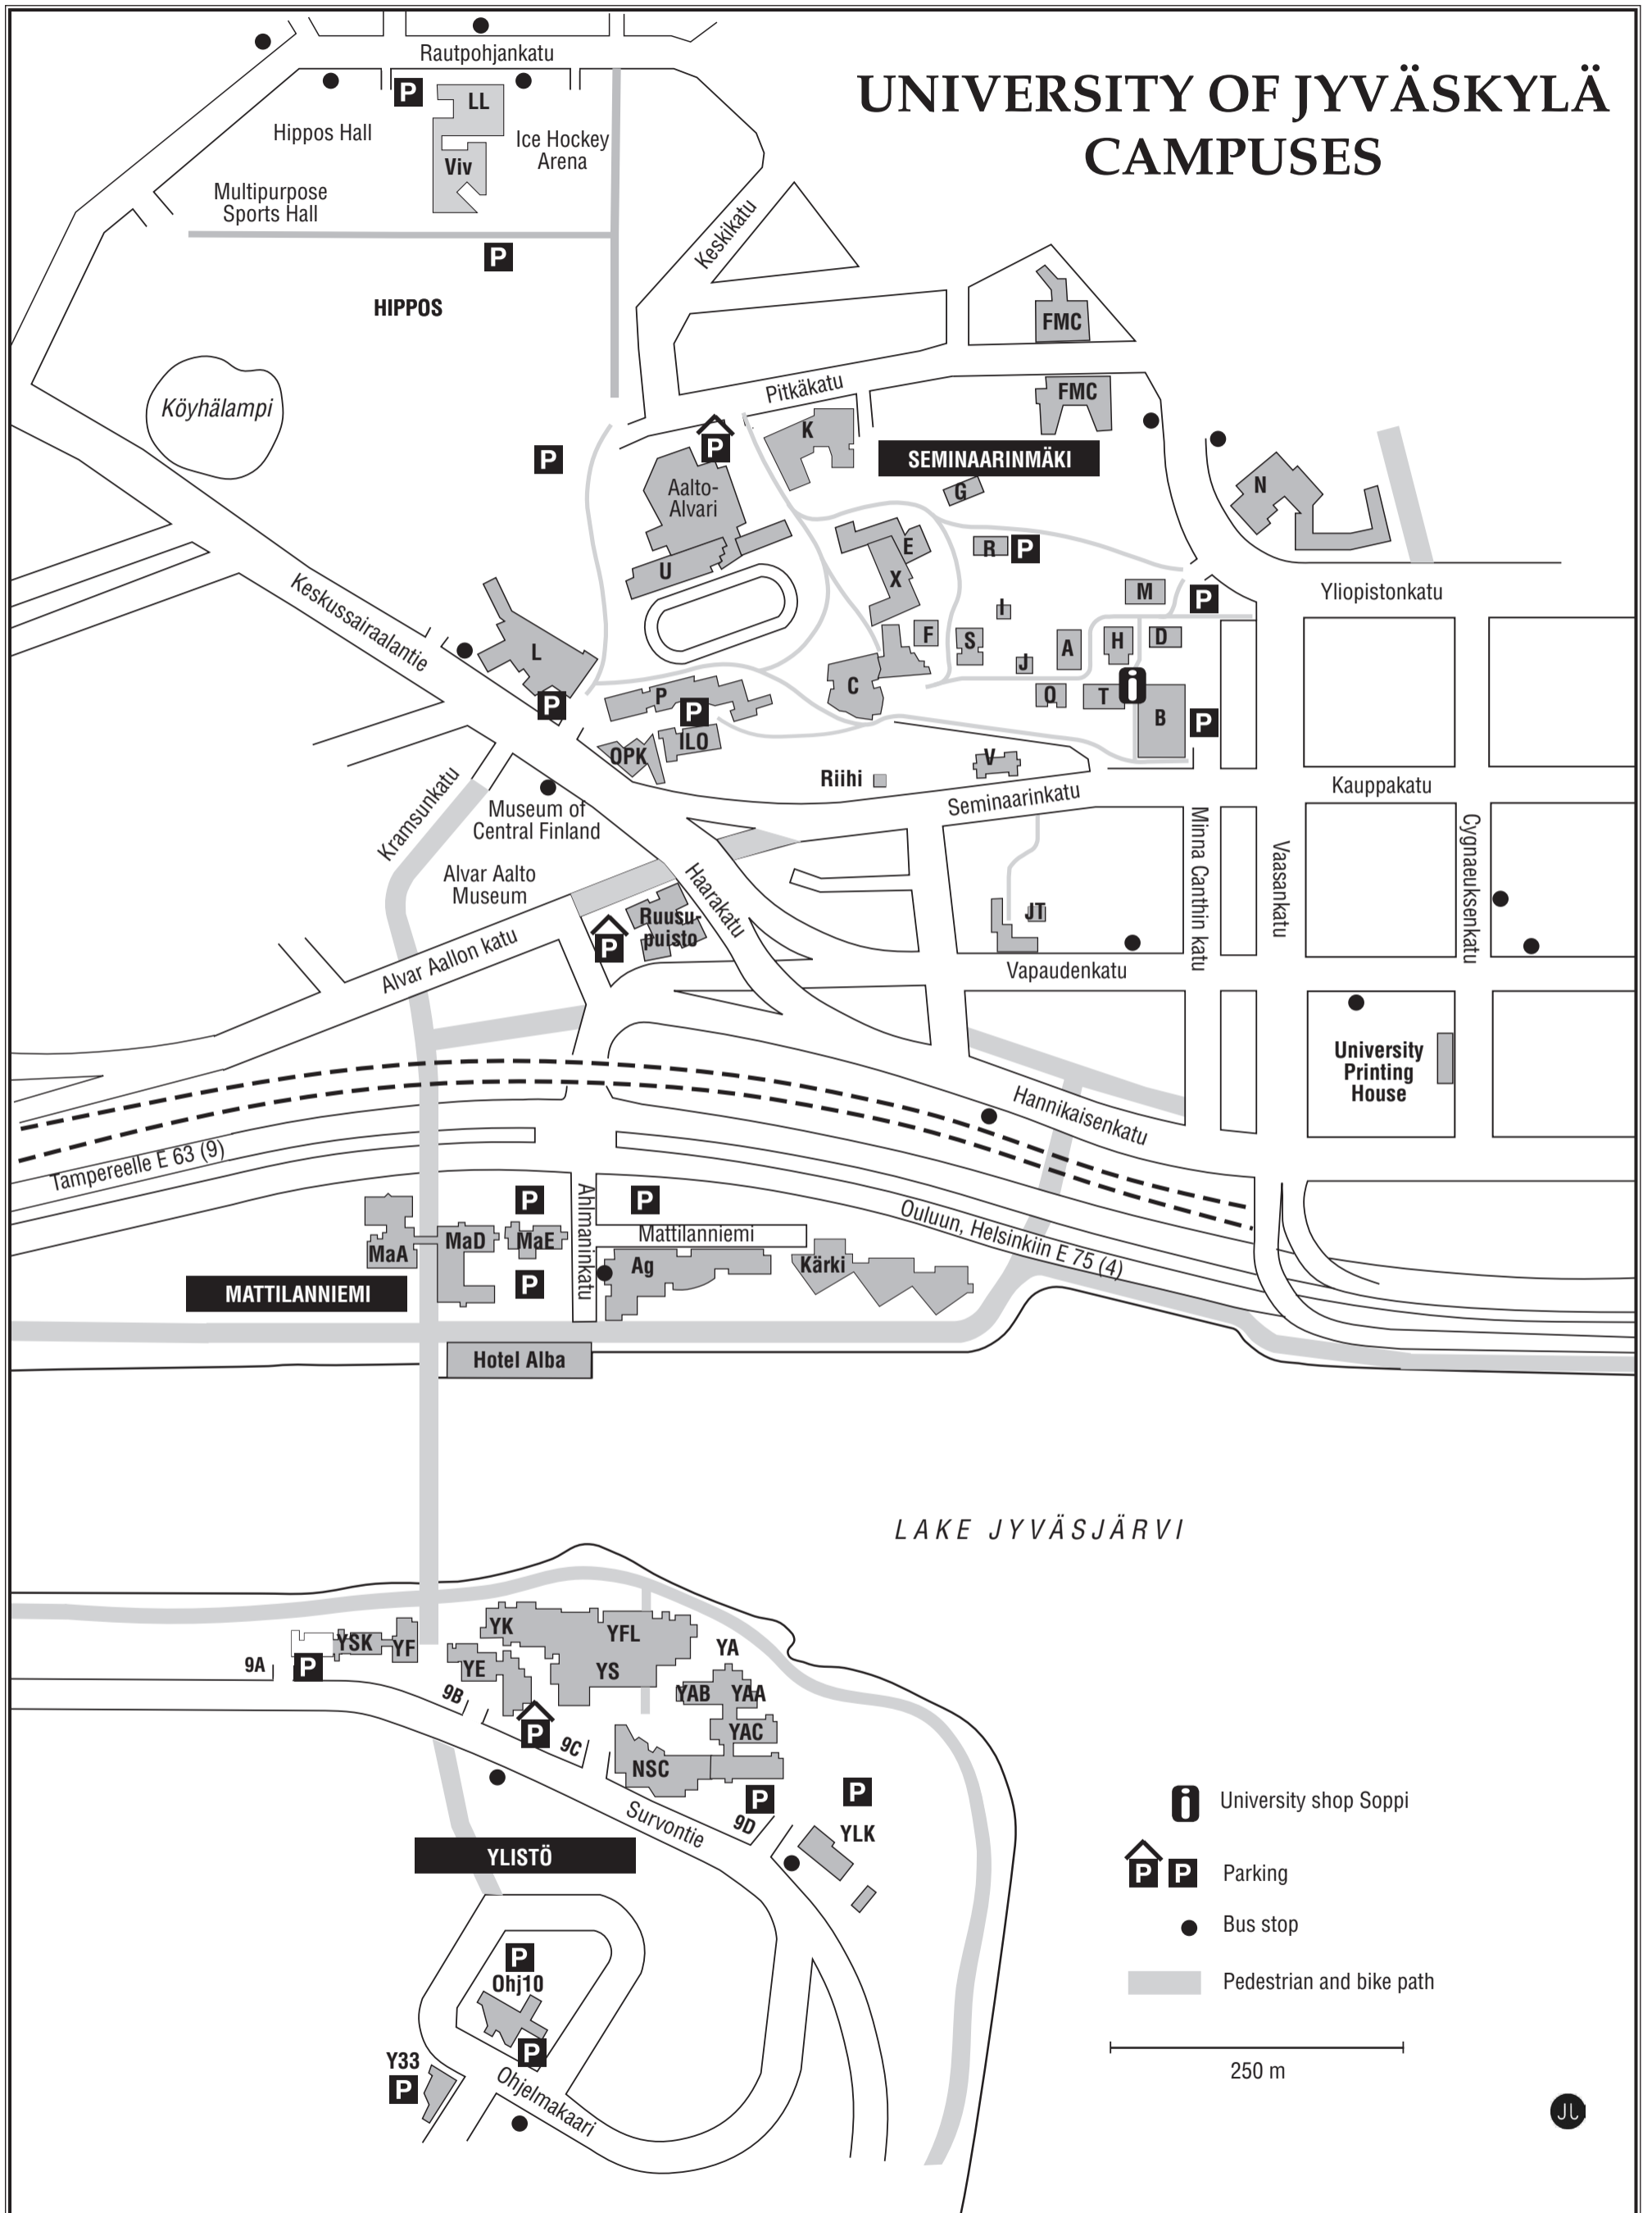

UNIVERSITY OF JYVÄSKYLÄ CAMPUSES

-  University shop Soppi
 -  Parking
 -  Bus stop
 -  Pedestrian and bike path
- 250 m

Buildings of the University of Jyväskylä: names, abbreviations and main users

SEMINAARINMÄKI