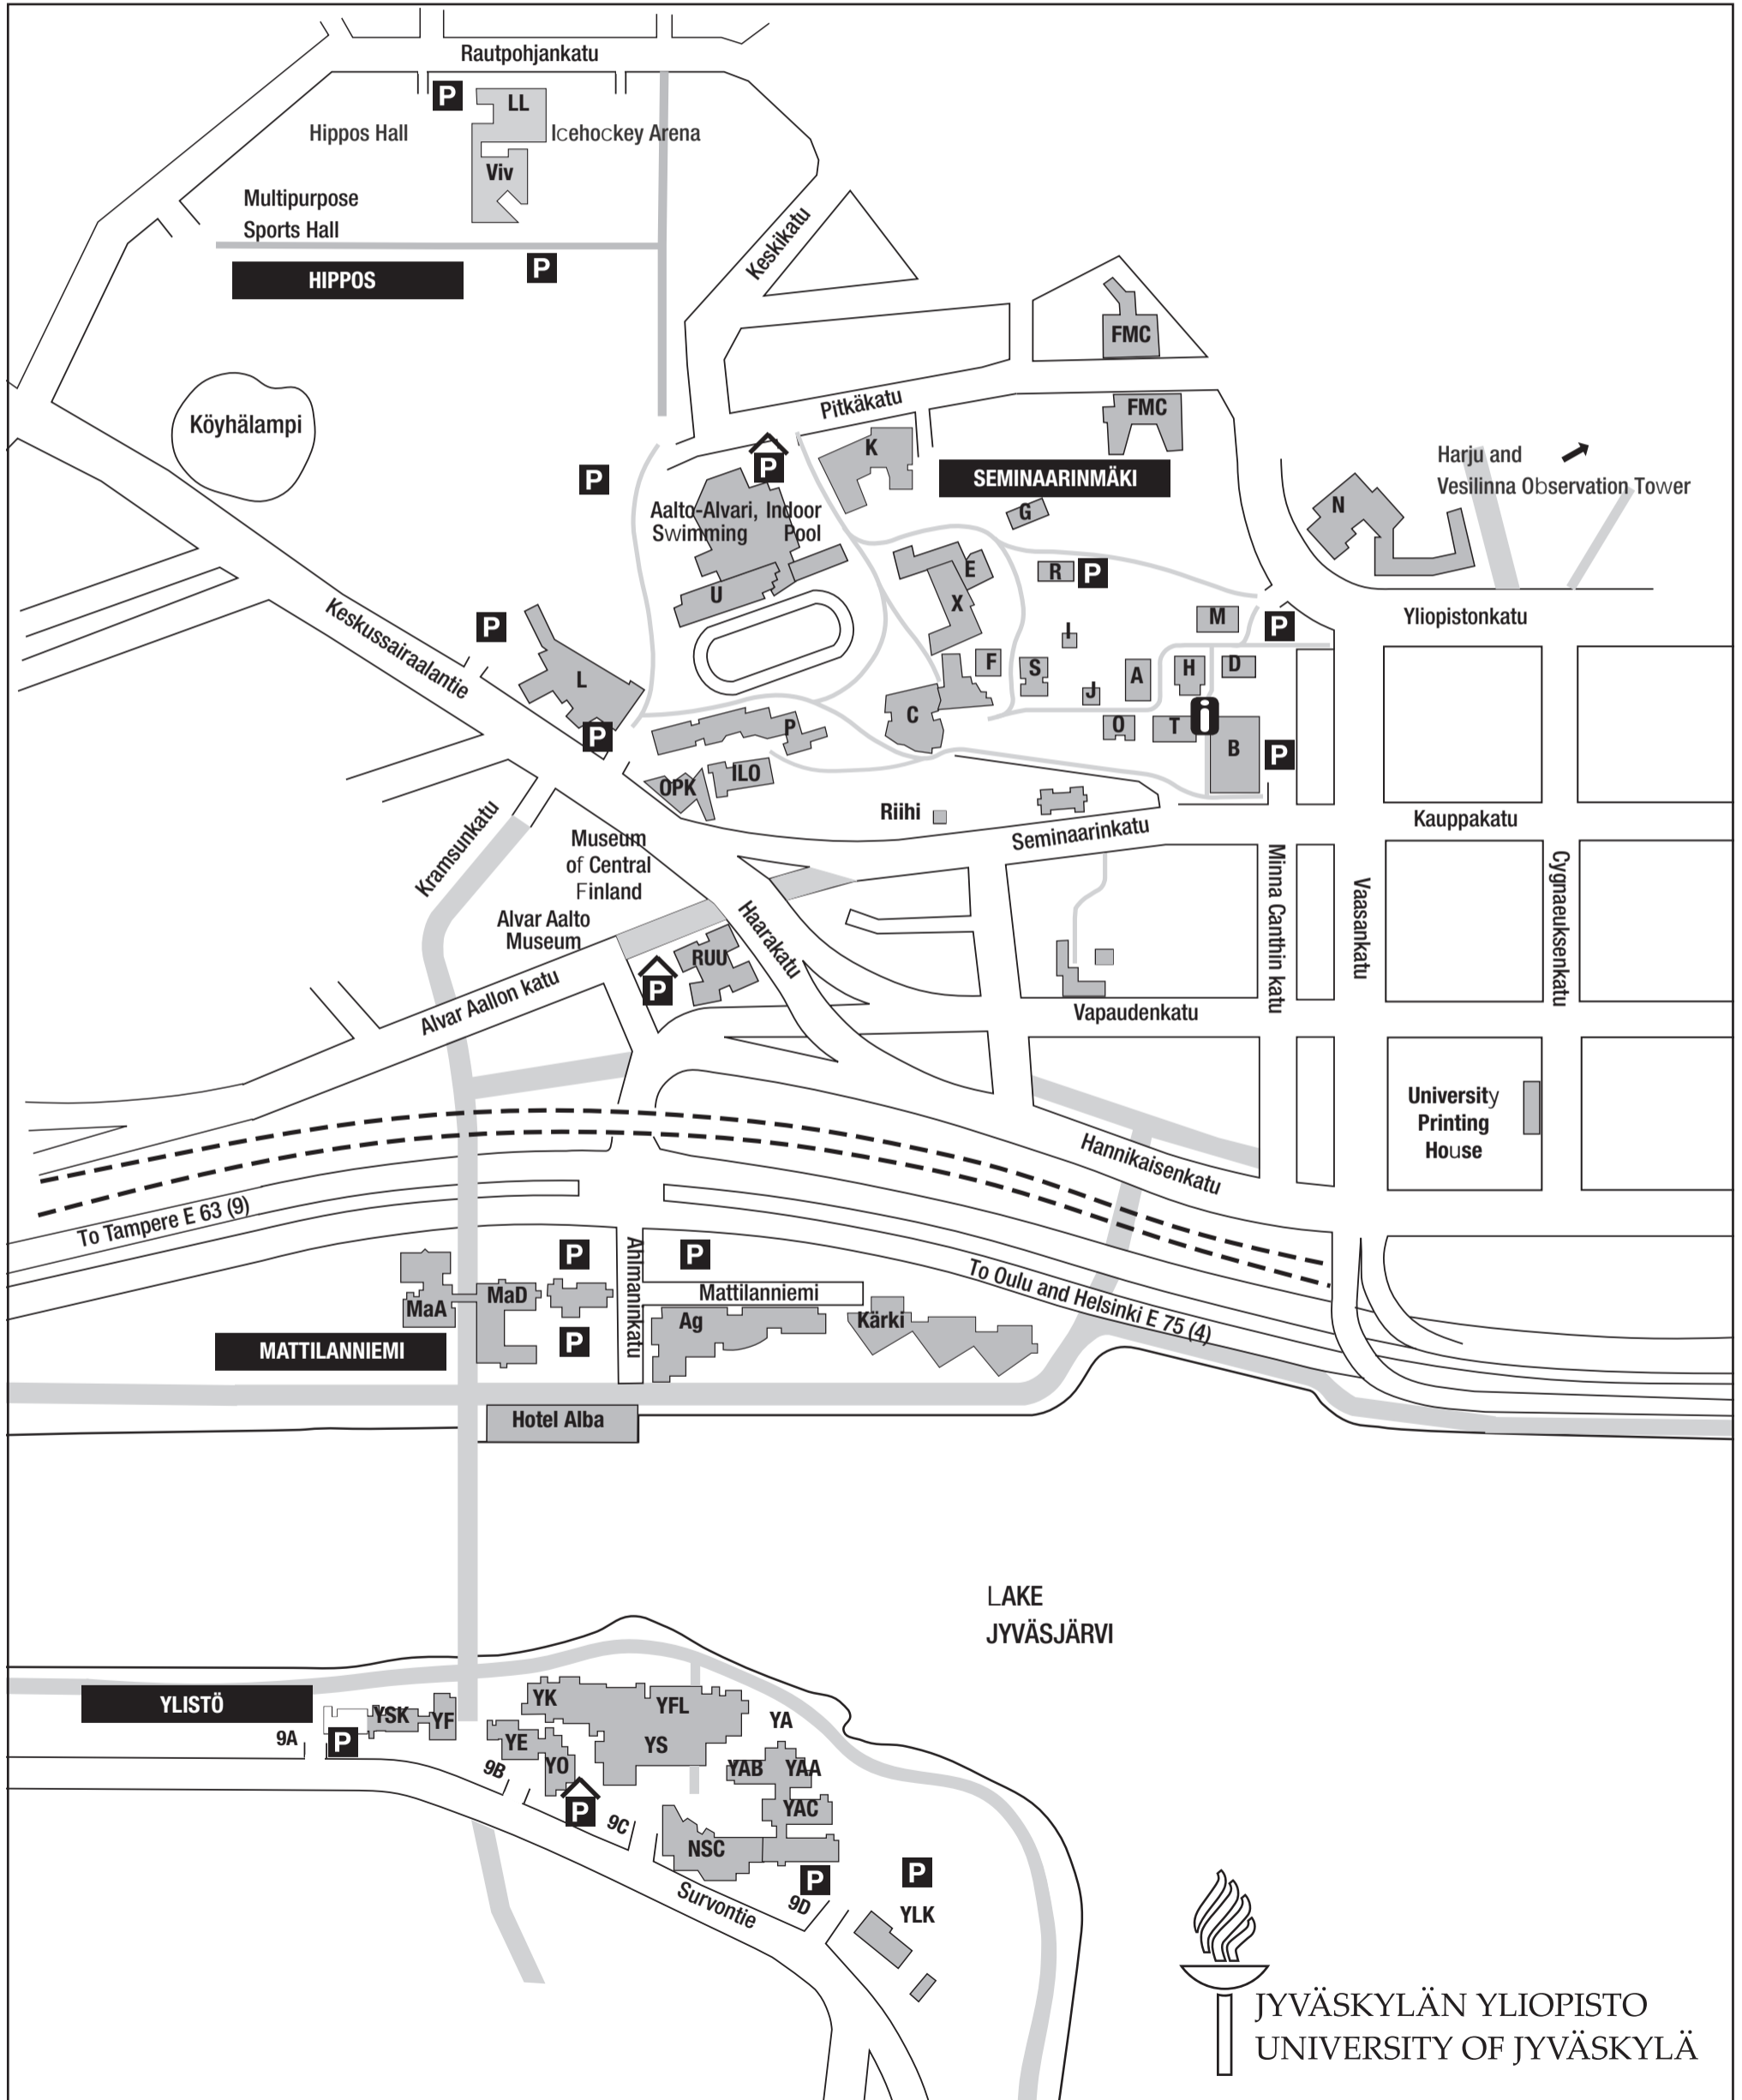

UNIVERSITY OF JYVÄSKYLÄ CAMPUSES

Buildings of the University of Jyväskylä: names, abbreviations and main users

12.1.2018

SEMINAARINMÄKI

Seminaarinkatu 15

A Athenaeum

The building is under renovation

B Library