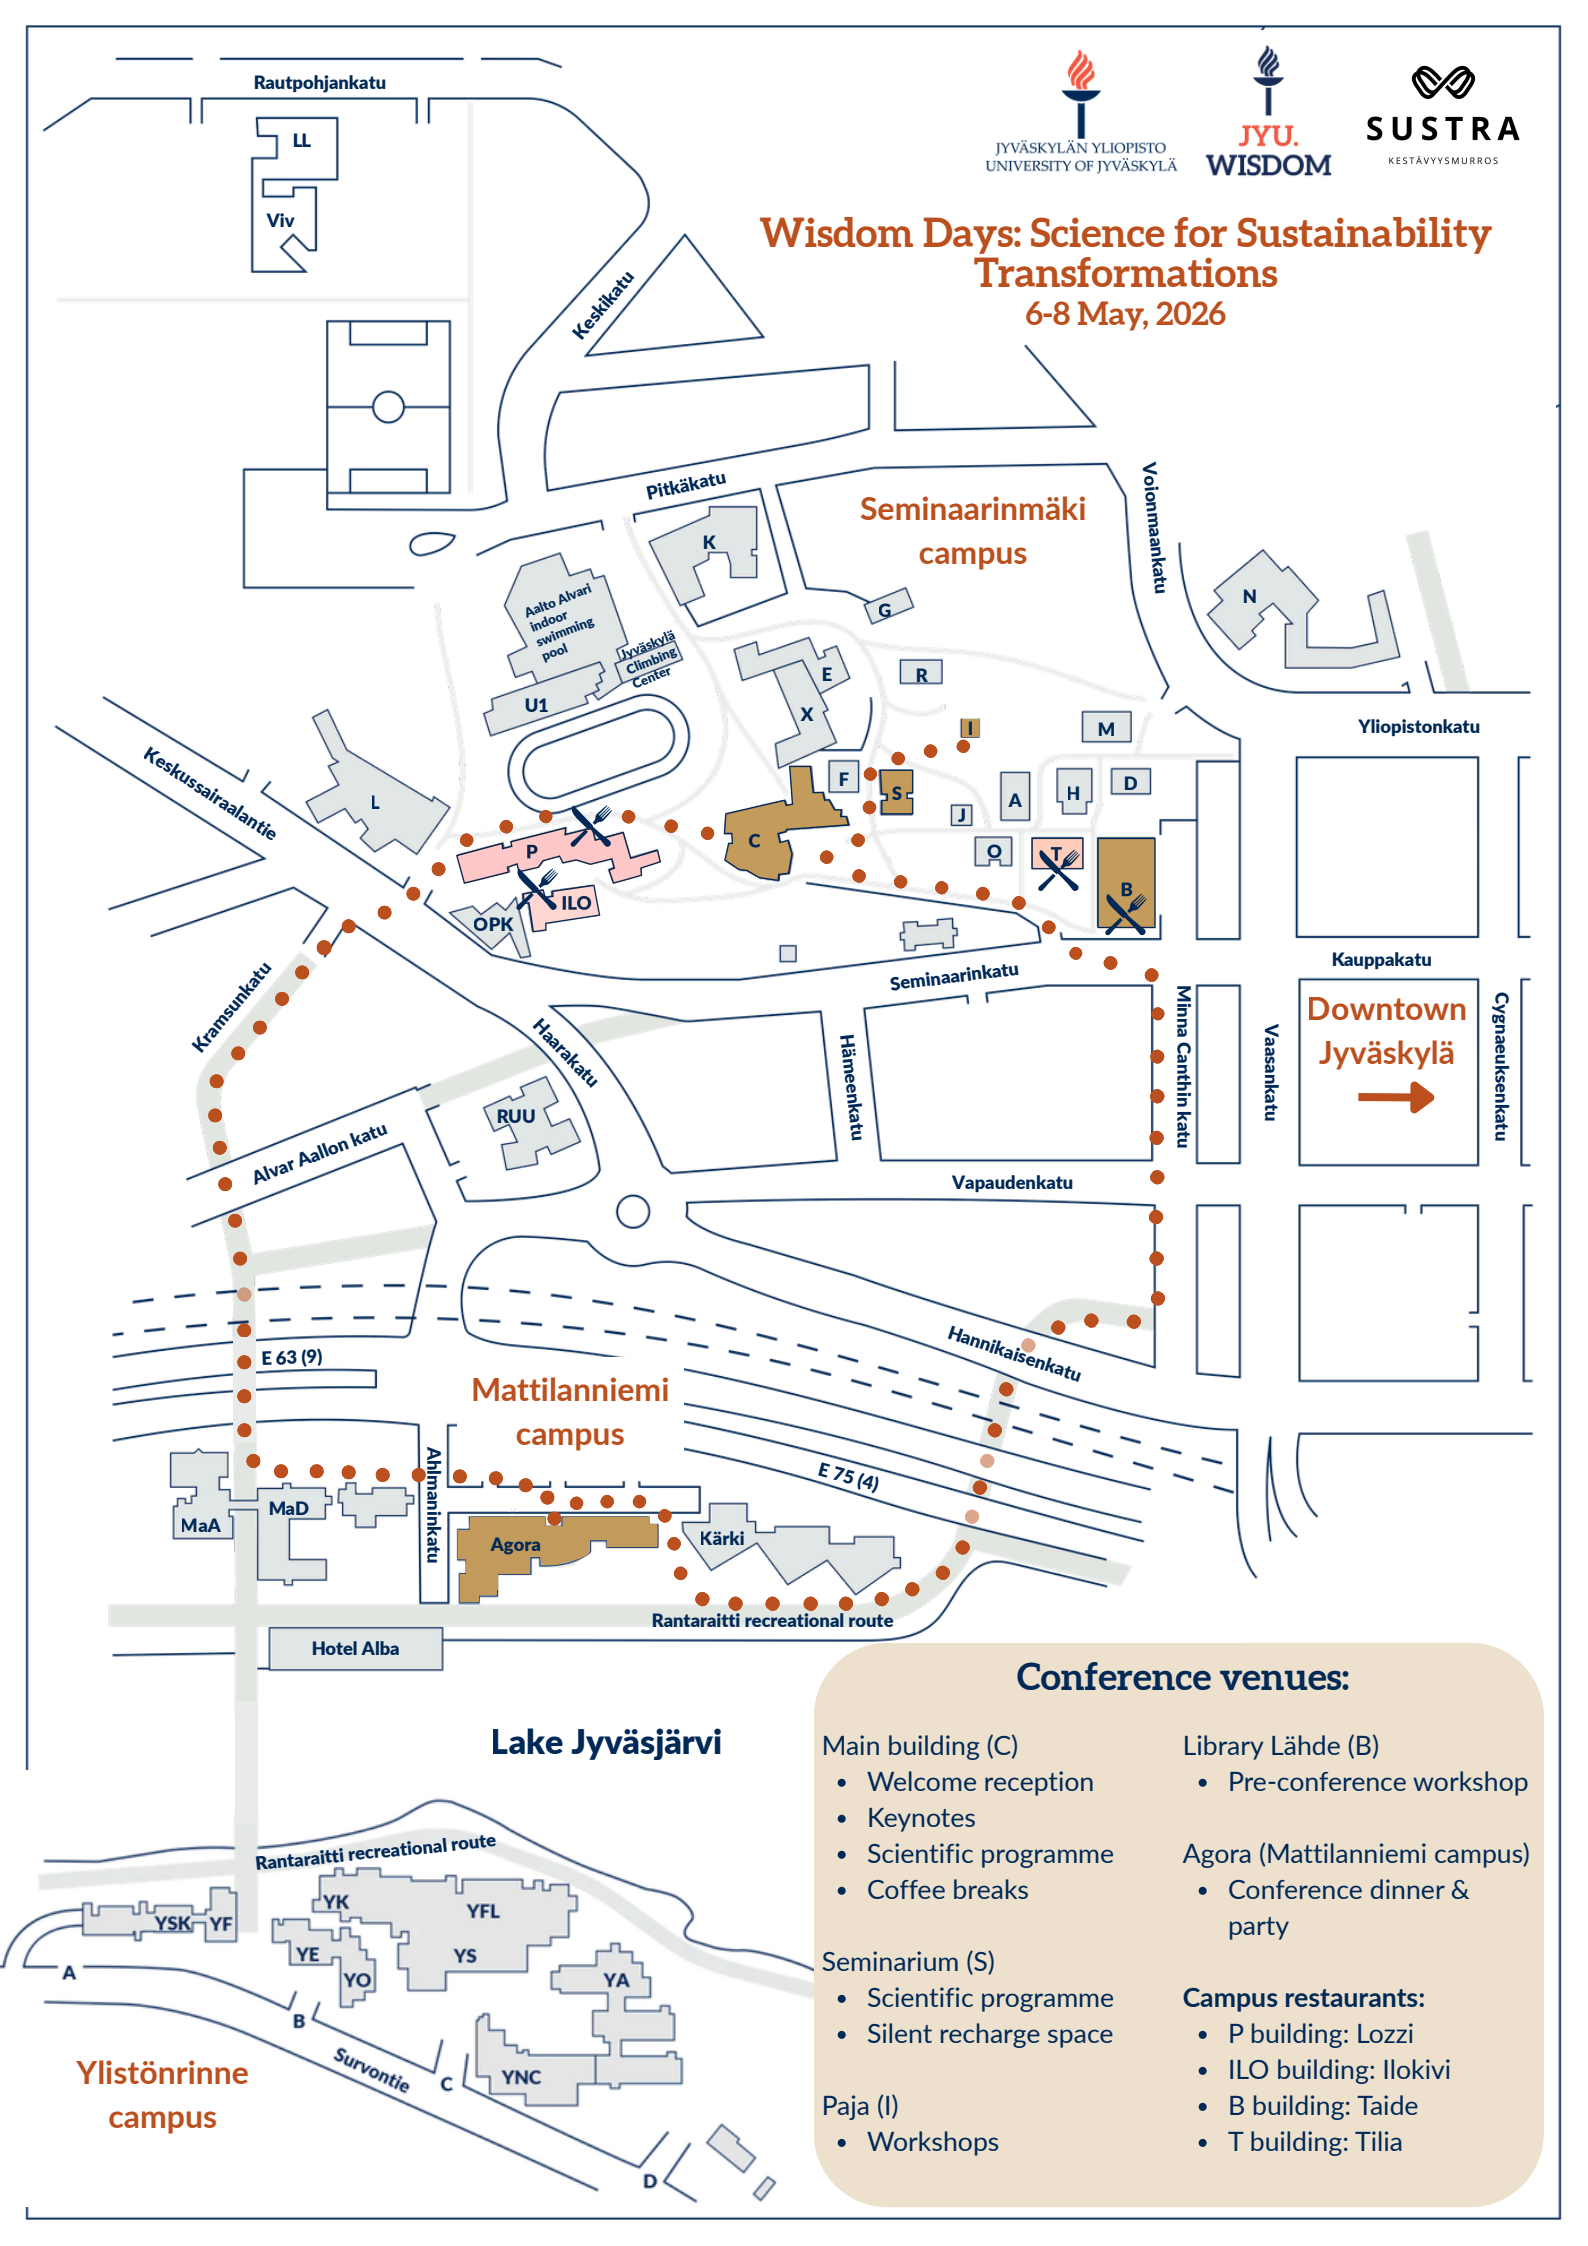

Wisdom Days: Science for Sustainability Transformations

6-8 May, 2026

Conference venues:

Main building (C)

- Welcome reception
- Keynotes
- Scientific programme
- Coffee breaks

Library Lähde (B)

- Pre-conference workshop

Agora (Mattilanniemi campus)

- Conference dinner & party

Seminarium (S)

- Scientific programme
- Silent recharge space

Campus restaurants:

- P building: Lozzi
- ILO building: Ilokivi
- B building: Taide
- T building: Tilia