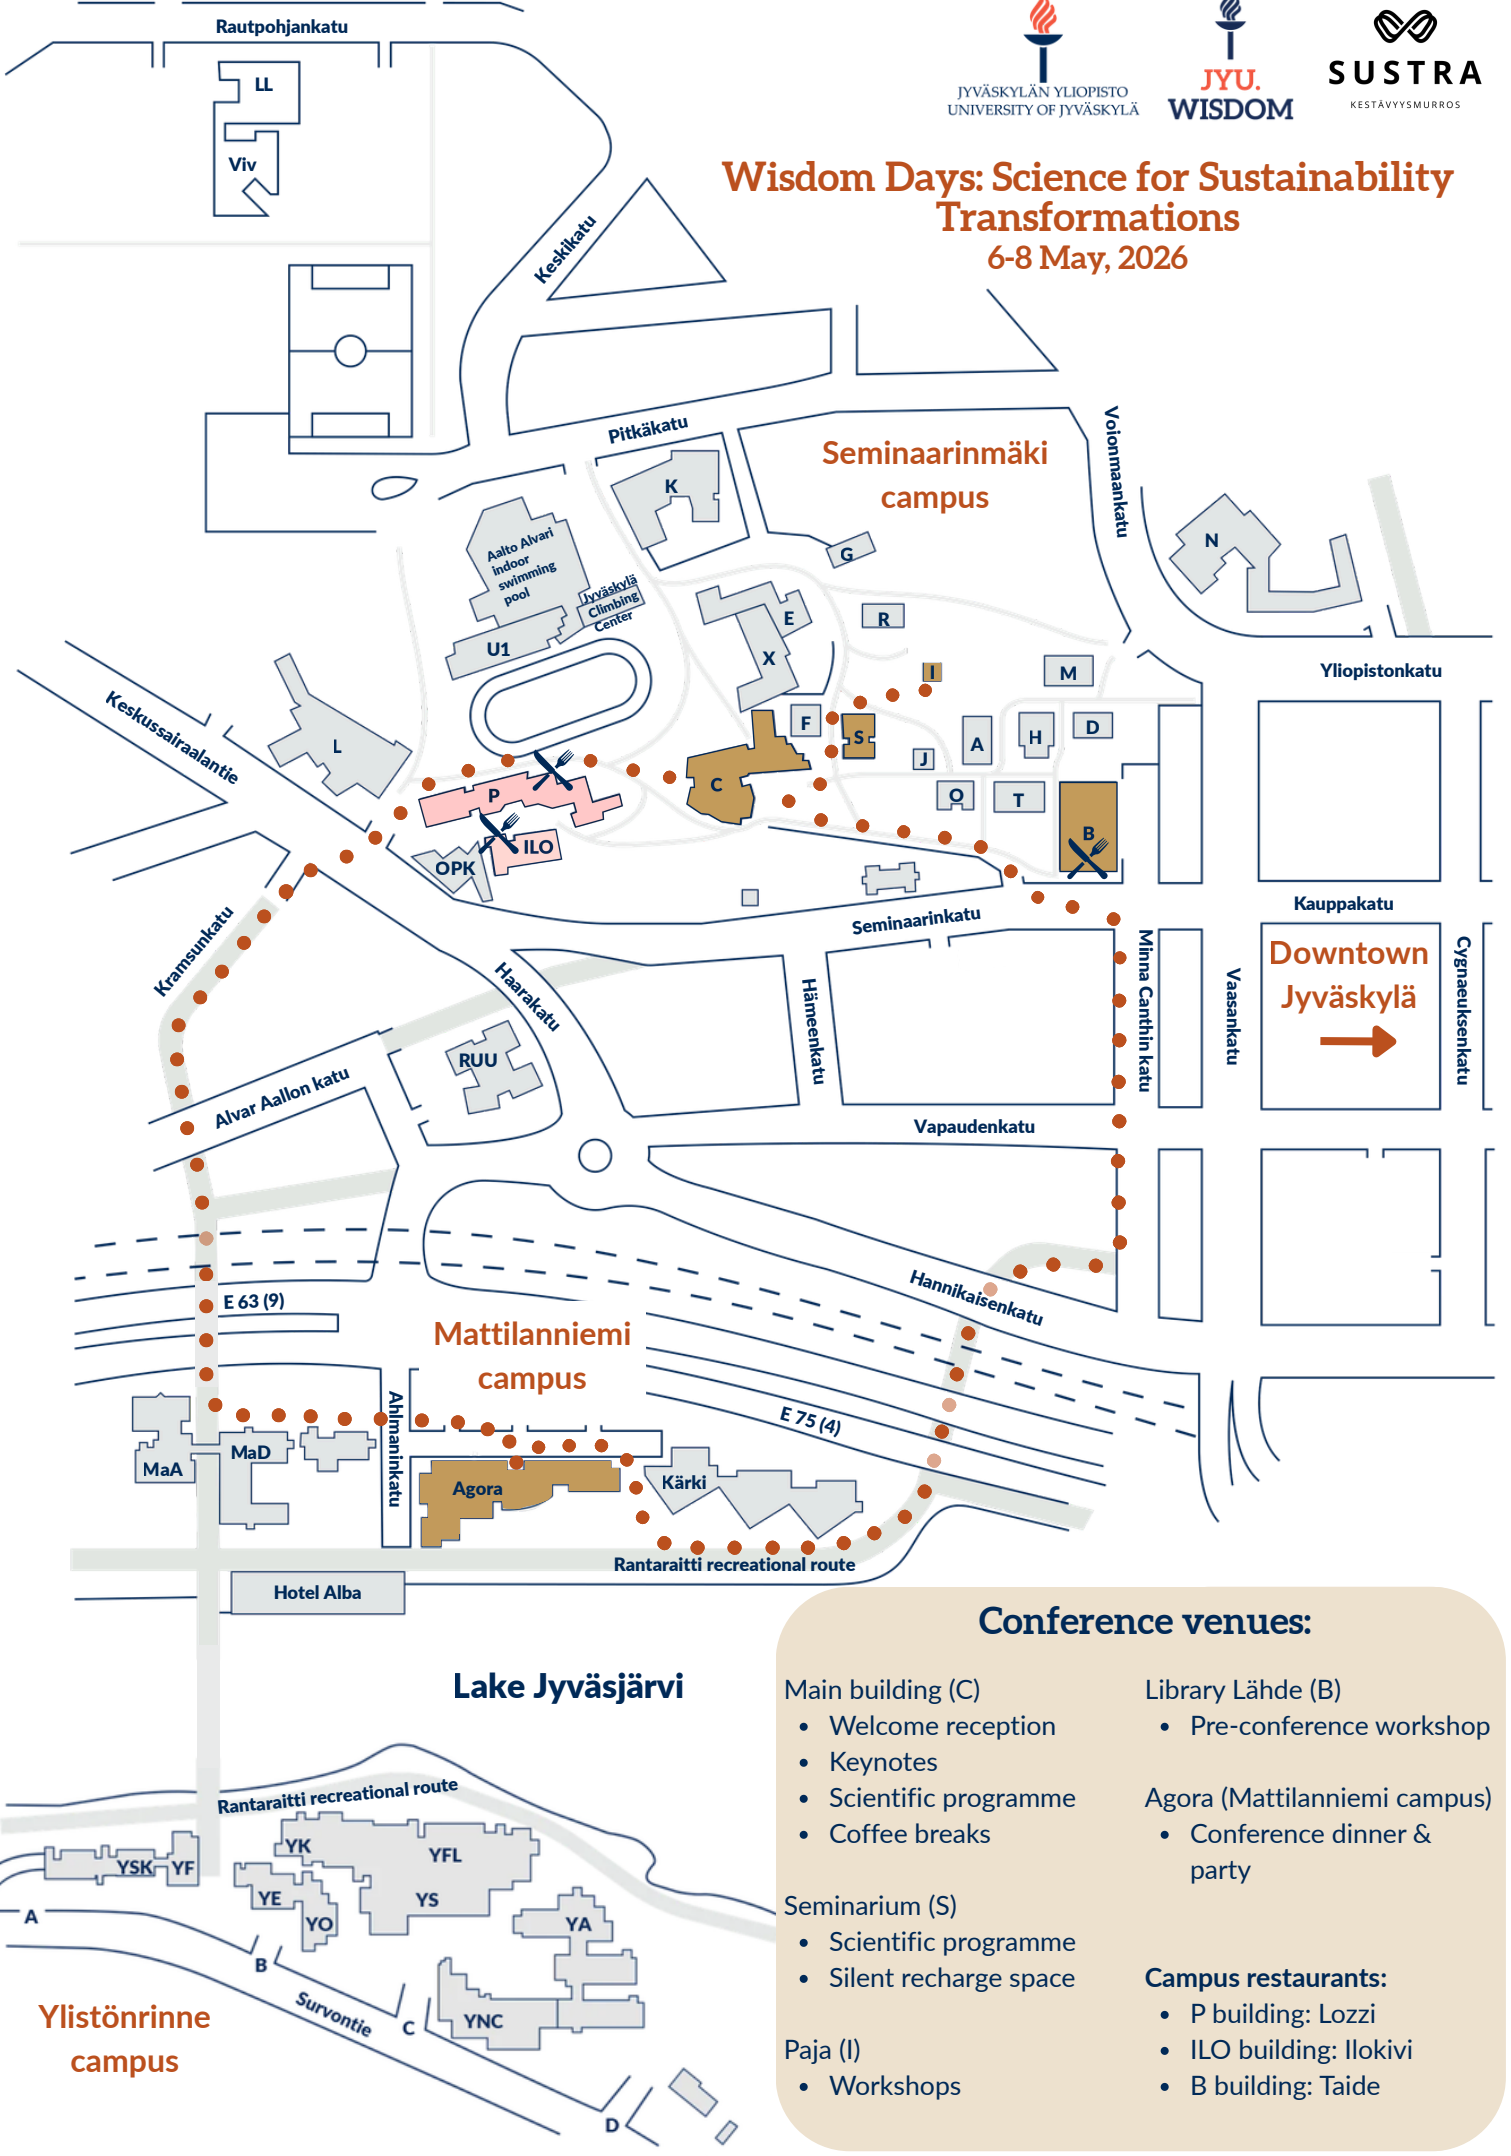

Wisdom Days: Science for Sustainability Transformations

6-8 May, 2026

Conference venues:

<p>Main building (C)</p> <ul style="list-style-type: none"> • Welcome reception • Keynotes • Scientific programme • Coffee breaks 	<p>Library Lähde (B)</p> <ul style="list-style-type: none"> • Pre-conference workshop
<p>Seminarium (S)</p> <ul style="list-style-type: none"> • Scientific programme • Silent recharge space 	<p>Agora (Mattilanniemi campus)</p> <ul style="list-style-type: none"> • Conference dinner & party
<p>Paja (I)</p> <ul style="list-style-type: none"> • Workshops 	<p>Campus restaurants:</p> <ul style="list-style-type: none"> • P building: Lozzi • ILO building: Ilokivi • B building: Taide